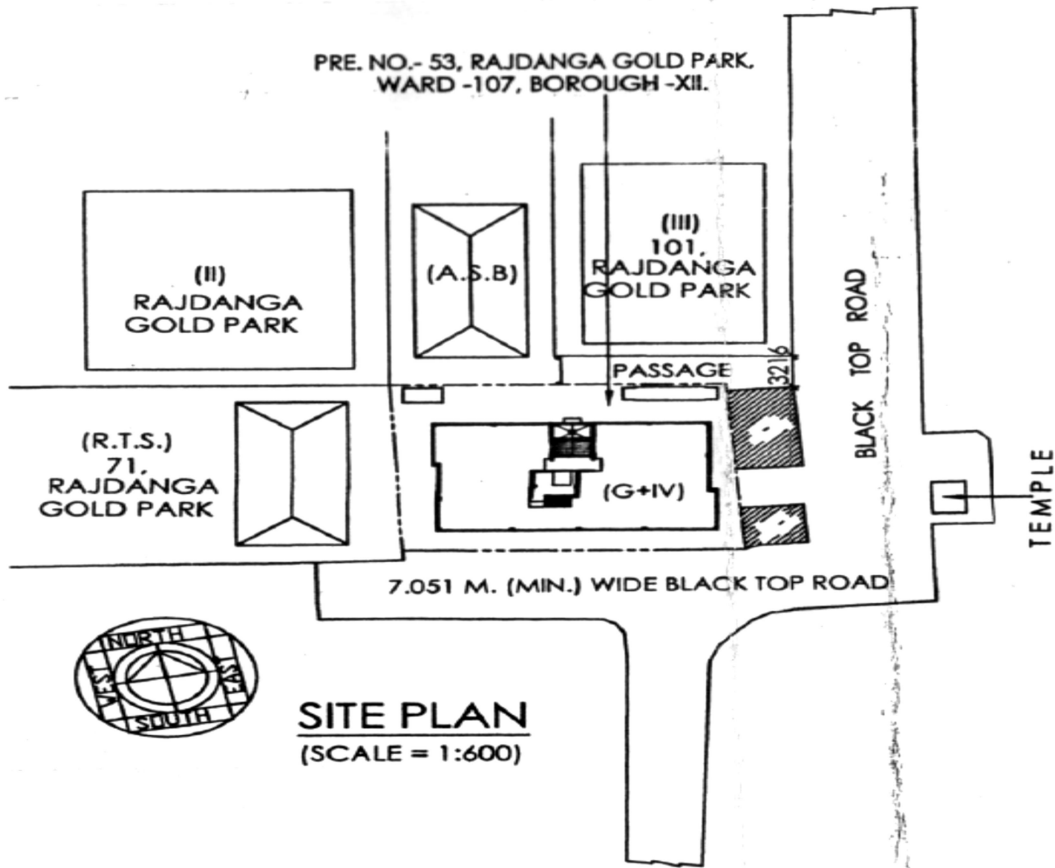

Ref. No.

Date

Location Map with Latitude and Longitude for the Project named **SHIV SAGAR APARTMENT** at Premises No. 53, Rajdanga Gold Park under Ward No. 107 of Borough - XII of KMC, PS - Kasba, Kolkata - 700107, WB, India:

Latitude: 22.517436277686052

Longitude: 88.38865769526554

Shibayya Constructions Pvt. Ltd.

Subrata Das

Director

Date: 11-02-2026