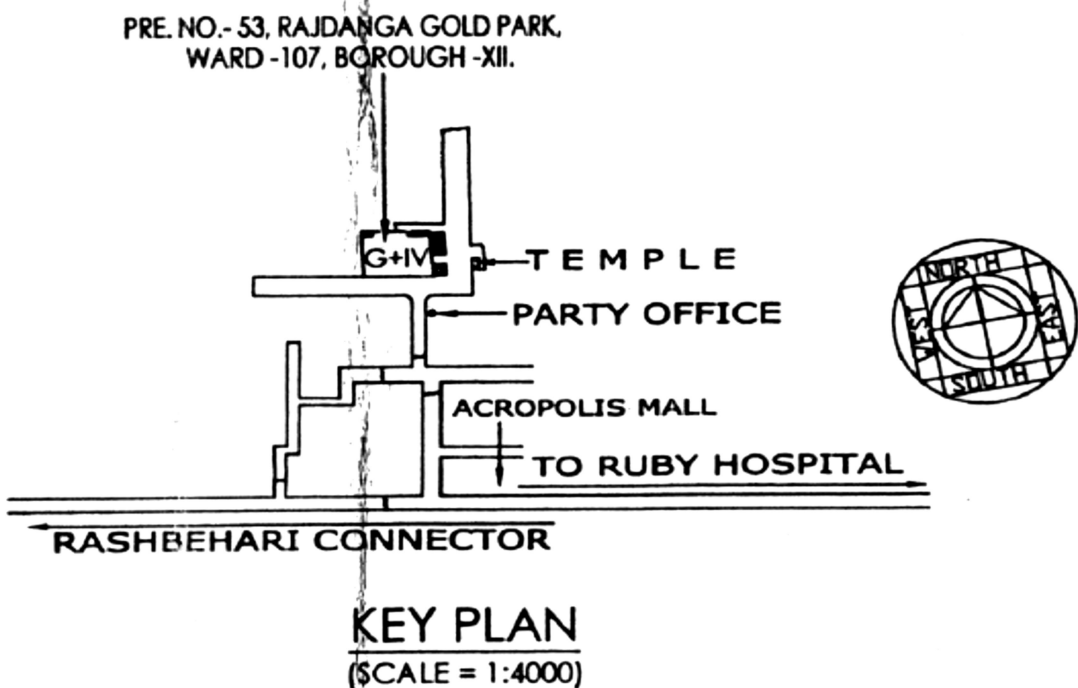

Ref. No.

Date

Location Map with Latitude and Longitude for the Project named **SHIV SAGAR APARTMENT** at Premises No. 53, Rajdanga Gold Park under Ward No. 107 of Borough - XII of KMC, PS - Kasba, Kolkata - 700107, WB, India:

Latitude: 22.517436277686052

Longitude: 88.38865769526554

Shibayya Constructions Pvt. Ltd.

Subrata Das

Director

Date: 11-02-2026